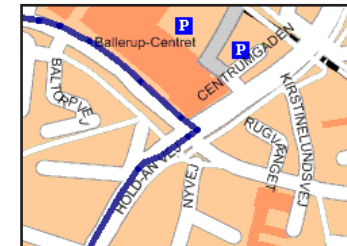

Driving Directions - Pon Power A/S, Baltorpbakken 14, 2750 Ballerup

From Copenhagen

From Copenhagen by S-train:

S-train line H direction Frederikssund to Ballerup Station.

From Ballerup Station:

Taxi 5 min.

Bus line 216 or 157 5 min. + 10 min. walk

Fra Copenhagen Central by taxi:

Copenhagen Central to Baltorpbakken 14 approx 20 min.

From Copenhagen by car (City Hall/Rådhuspladsen):

From H. C. Andersens vej - continue approx 5 km following Gyldenløvesgade, Åboulevard, Ågade, Bispeengbuen, Hillerødgade, Hulgårdsvej and Sallingvej

Turn left at the exit for Frederikssundmotorvejen on Jyllingevej (approx 5,5 km)

Follow exit 3 Jyllingevej from Frederikssundmotorvejen on motorring 4 (O4) and take exit 1, Ballerup C.

After approx 400 m, turn left on Ballerup Boulevard

After approx 800 m, turn right on Hold-An road

After approx 500 m, turn left on Baltorpevej

After approx 1500 m, turn right on Baltorpbakken

Continue to the end of the road and turn right to approach number 14