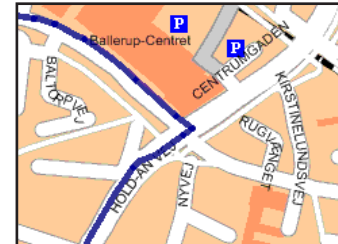

### From Jutland by train:

Train direction Copenhagen Central (Københavns Hovedbanegård)  
Get off at Høje Taastrup Station

From Høje Taastrup Station:

Taxi to Baltorpbakken 14 approx 15 min.

Bus line 400S to Ballerup Station 15 min

From Ballerup Station:

Taxi 5 min.

Bus line 216 or 157 5 min. + 10 min. walk

### From Jutland by car:

From the motorway on to motorring 4 (O4)

Turn off at exit 1, Ballerup C

After approx 400 m, turn left on Ballerup Boulevard

After approx 800 m, turn right on Hold-An road

After approx 500 m, turn left on Baltorpevej

After approx 1500 m, turn right on Baltorpbakken

Continue to the end of the road and turn right to approach number 14