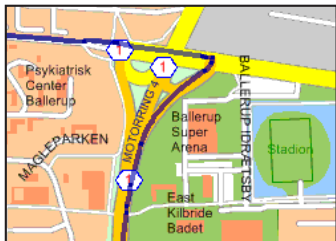

### From Jutland by train:

Train direction Copenhagen Central (Københavns Hovedbanegård)  
Get off at Høje Taastrup Station

From Høje Taastrup Station:

Taxi to Baltorpbakken 14 approx 15 min.

Bus line 400S to Ballerup Station 15 min

From Ballerup Station:

Taxi 5 min.

Bus line 216 or 157 5 min. + 10 min. walk

### From Jutland by car:

From the motorway on to motorring 4 (O4)

Turn off at exit 1, Ballerup C

After approx 400 m, turn left on Ballerup Boulevard

After approx 800 m, turn right on Hold-An road

After approx 500 m, turn left on Baltorpevej